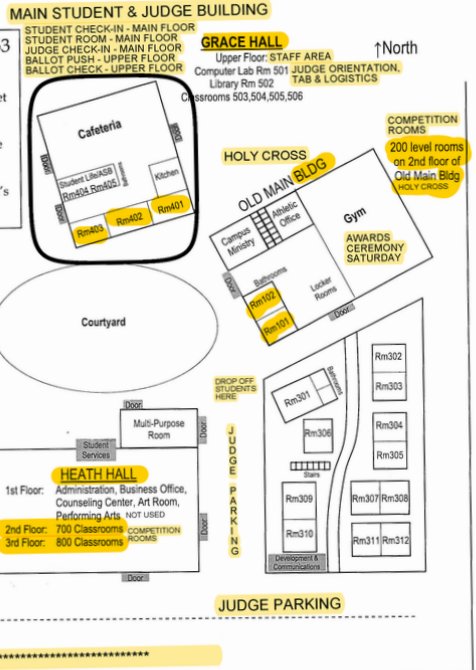

Archbishop Murphy High School • 425-379-6363
12911 39th Avenue SE • Everett, WA 98208