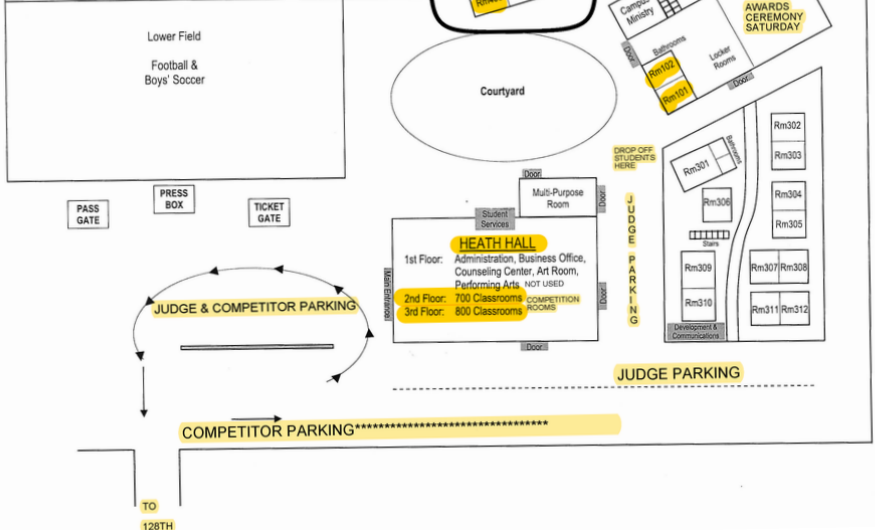

Archbishop Murphy High School • 425-379-6363
12911 39th Avenue SE • Everett, WA 98208