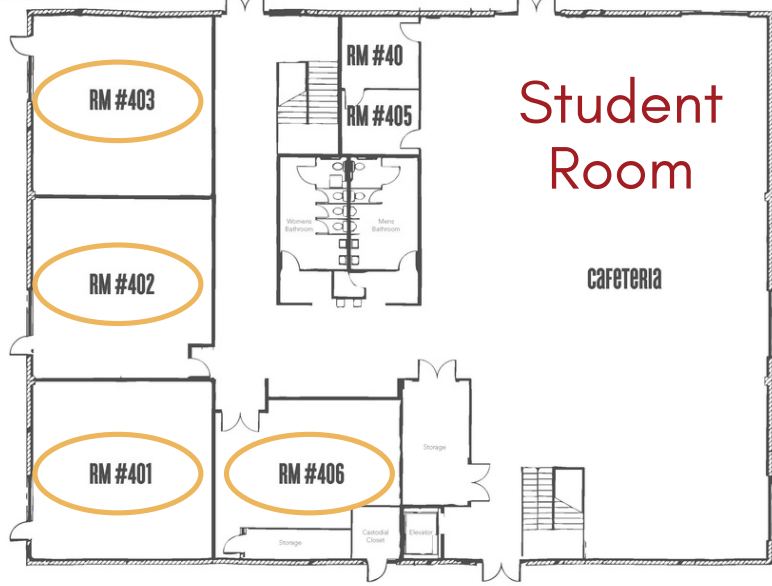

Welcome

GRACE HALL 2ND FLOOR