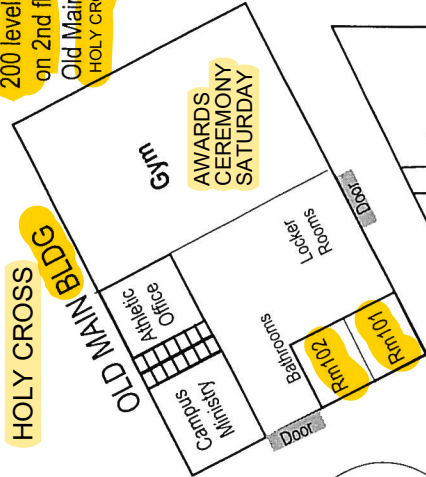

Archbishop Murphy High School ■ 425-379-6363

12911 39th Avenue SE ■ Everett, WA 98208

From I-5 take the 128th Street exit, Exit #186. Turn east onto 128th Street and proceed about 2.5 miles (Note: 128th becomes 132nd at the Bothell-Everett Highway). Go through the light at 35th Avenue SE, and watch for the AMHS reader board sign on your left. Turn left on 39th Avenue SE, just after Buffalo Square and the Chevron Gas Station. (If you pass Penny Creek Elementary School you've just missed our driveway.) Follow 39th to the end of the road, which is the beginning of the school's property.

Lower Field
Football &
Boys' Soccer

Upper Field
Girls' Soccer/Baseball/Softball

MAIN STUDENT & JUDGE BUILDING

- STUDENT CHECK-IN - MAIN FLOOR
- STUDENT ROOM - MAIN FLOOR
- JUDGE CHECK-IN - MAIN FLOOR
- BALLOT PUSH - UPPER FLOOR
- BALLOT CHECK - UPPER FLOOR

GRACE HALL

Upper Floor: STAFF AREA
Computer Lab Rm 501 JUDGE ORIENTATION, TAB & LOGISTICS
Library Rm 502
Classrooms 503,504,505,506

Courtyard

HOLY CROSS
200 level rooms on 2nd floor of Old Main Bldg HOLY CROSS

DROP OFF STUDENTS HERE

JUDGE PARKING

JUDGE PARKING

PASS GATE

PRESS BOX

TICKET GATE

JUDGE & COMPETITOR PARKING

COMPETITOR PARKING*****