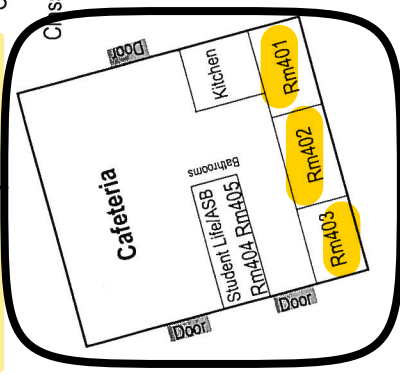

Archbishop Murphy High School ■ 425-379-6363

12911 39th Avenue SE ■ Everett, WA 98208

From I-5 take the 128th Street exit, Exit #186. Turn east onto 128th Street and proceed about 2.5 miles (Note: 128th becomes 132nd at the Bothell-Everett Highway). Go through the light at 35th Avenue SE, and watch for the AMHS reader board sign on your left. Turn left on 39th Avenue SE, just after Buffalo Square and the Chevron Gas Station. (If you pass Penny Creek Elementary School you've just missed our driveway.) Follow 39th to the end of the road, which is the beginning of the school's property.

Lower Field
Football &
Boys' Soccer

Upper Field
Girls' Soccer/Baseball/Softball

MAIN STUDENT & JUDGE BUILDING

- STUDENT CHECK-IN - MAIN FLOOR
- STUDENT ROOM - MAIN FLOOR
- JUDGE CHECK-IN - MAIN FLOOR
- BALLOT PUSH - UPPER FLOOR
- BALLOT CHECK - UPPER FLOOR

GRACE HALL

Upper Floor: STAFF AREA
Computer Lab Rm 501 JUDGE ORIENTATION, TAB & LOGISTICS
Library Rm 502
Classrooms 503,504,505,506

Courtyard

HOLY CROSS
200 level rooms on 2nd floor of Old Main Bldg HOLY CROSS