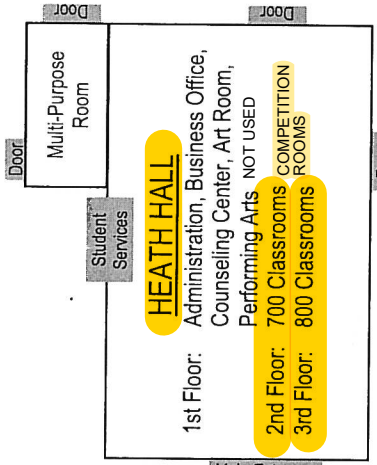

JUDGE PARKING

PASS GATE

PRESS BOX

TICKET GATE

JUDGE & COMPETITOR PARKING

COMPETITOR PARKING*****

TO

128TH